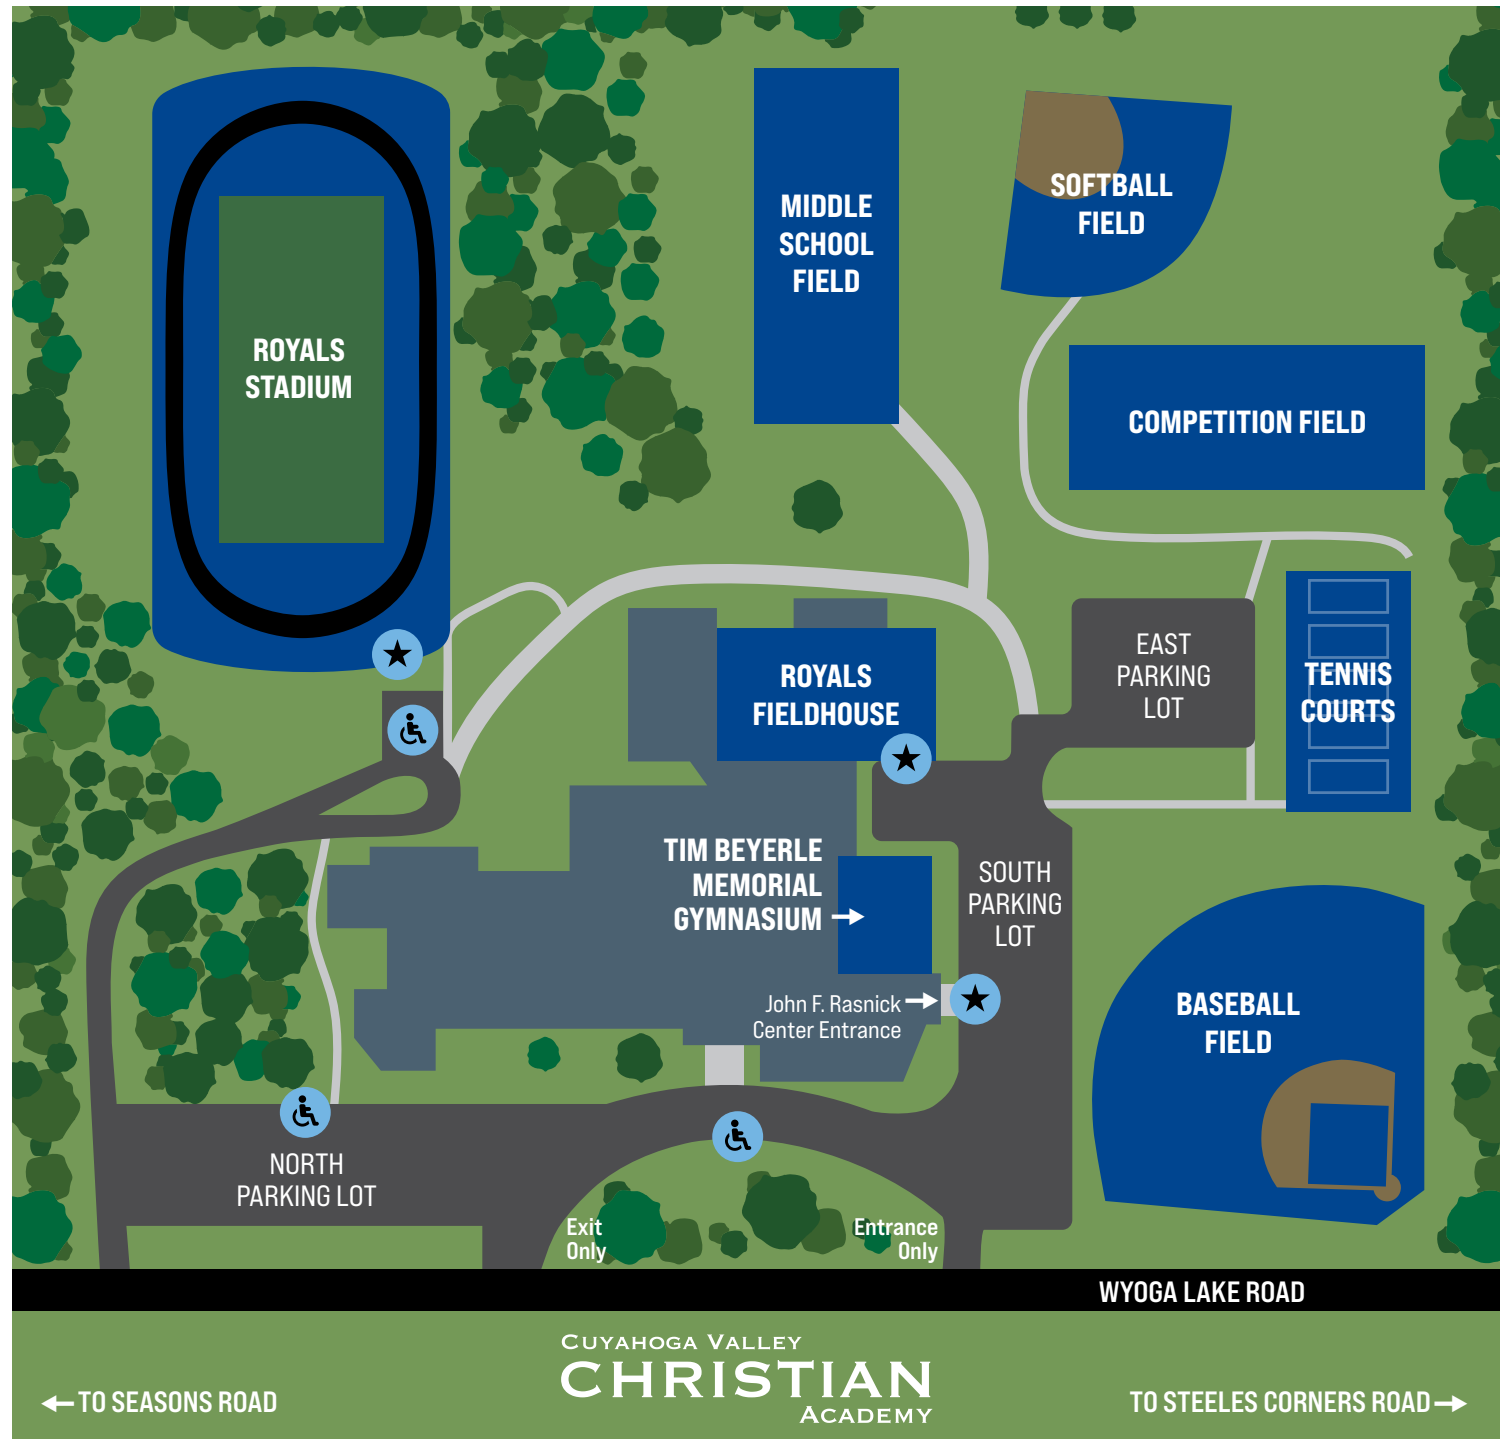

CVCA ROYALS ATHLETICS FACILITIES

Tim Beyerle Memorial Gymnasium

- **Entrance:** John F. Rasnick Center
- **Parking:** South Lot, East Lot, Front Circle

Royals Fieldhouse

- **Entrance:** Fieldhouse Doors
- **Parking:** South Lot, East Lot

Royals Stadium

- **Entrance:** SW Corner of Stadium
- **Parking:** All Lots
- **Handicap Parking:** Stadium Lots

Competition Field

- **Parking:** East Lot, South Lot

Middle School Field

- **Parking:** East Lot, South Lot

CVCA Tennis Courts

- **Parking:** East Lot, South Lot

CVCA Baseball Field

- **Parking:** East Lot, South Lot

CVCA Softball Field

- **Parking:** East Lot, South Lot

★ Venue Entrance

♿ Handicap Parking